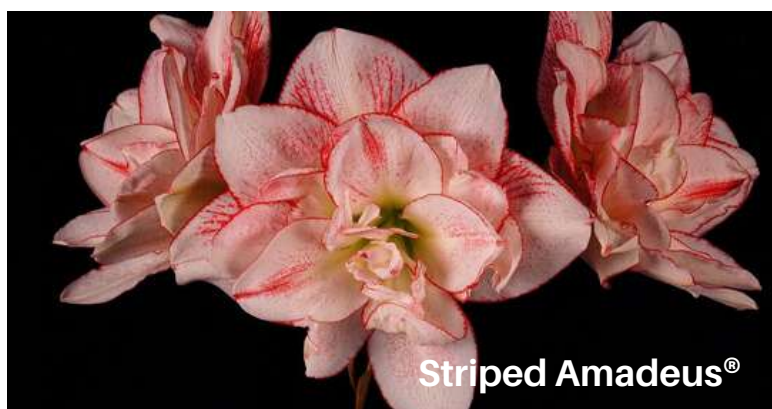

In the spotlight: The Amadeus serie

The double-flowered Amadeus series, bred by N.L. van Geest, proves to be an excellent innovation in the double-flowered Amaryllises. The series is leading and very popular with retailers. The Giant Amadeus® for example, with its 27 cm flower diameter, is truly unique in size. Or the Striped Amadeus® with its beautiful white-red hue. The double-flowered Amadeus series are suitable for both dry bulb sales and pot culture.

De door N.L. van Geest veredelde dubbelbloemige Amadeus serie blijkt een uitstekende vernieuwing in de dubbelbloemige Amaryllissen. De serie is toonaangevend en zeer gewild bij de vakhandel. Bijvoorbeeld de Giant Amadeus® met haar 27 cm bloemdiameter is werkelijk uniek qua grootte. Of de Striped Amadeus® met haar prachtige wit rode kleurschakering. De dubbelbloemige Amadeus serie zijn geschikt voor zowel droogverkoop als potcultuur.