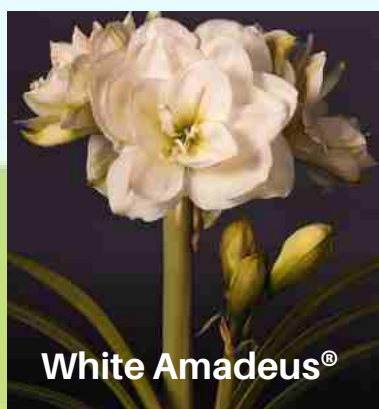

Amadeus Candy®